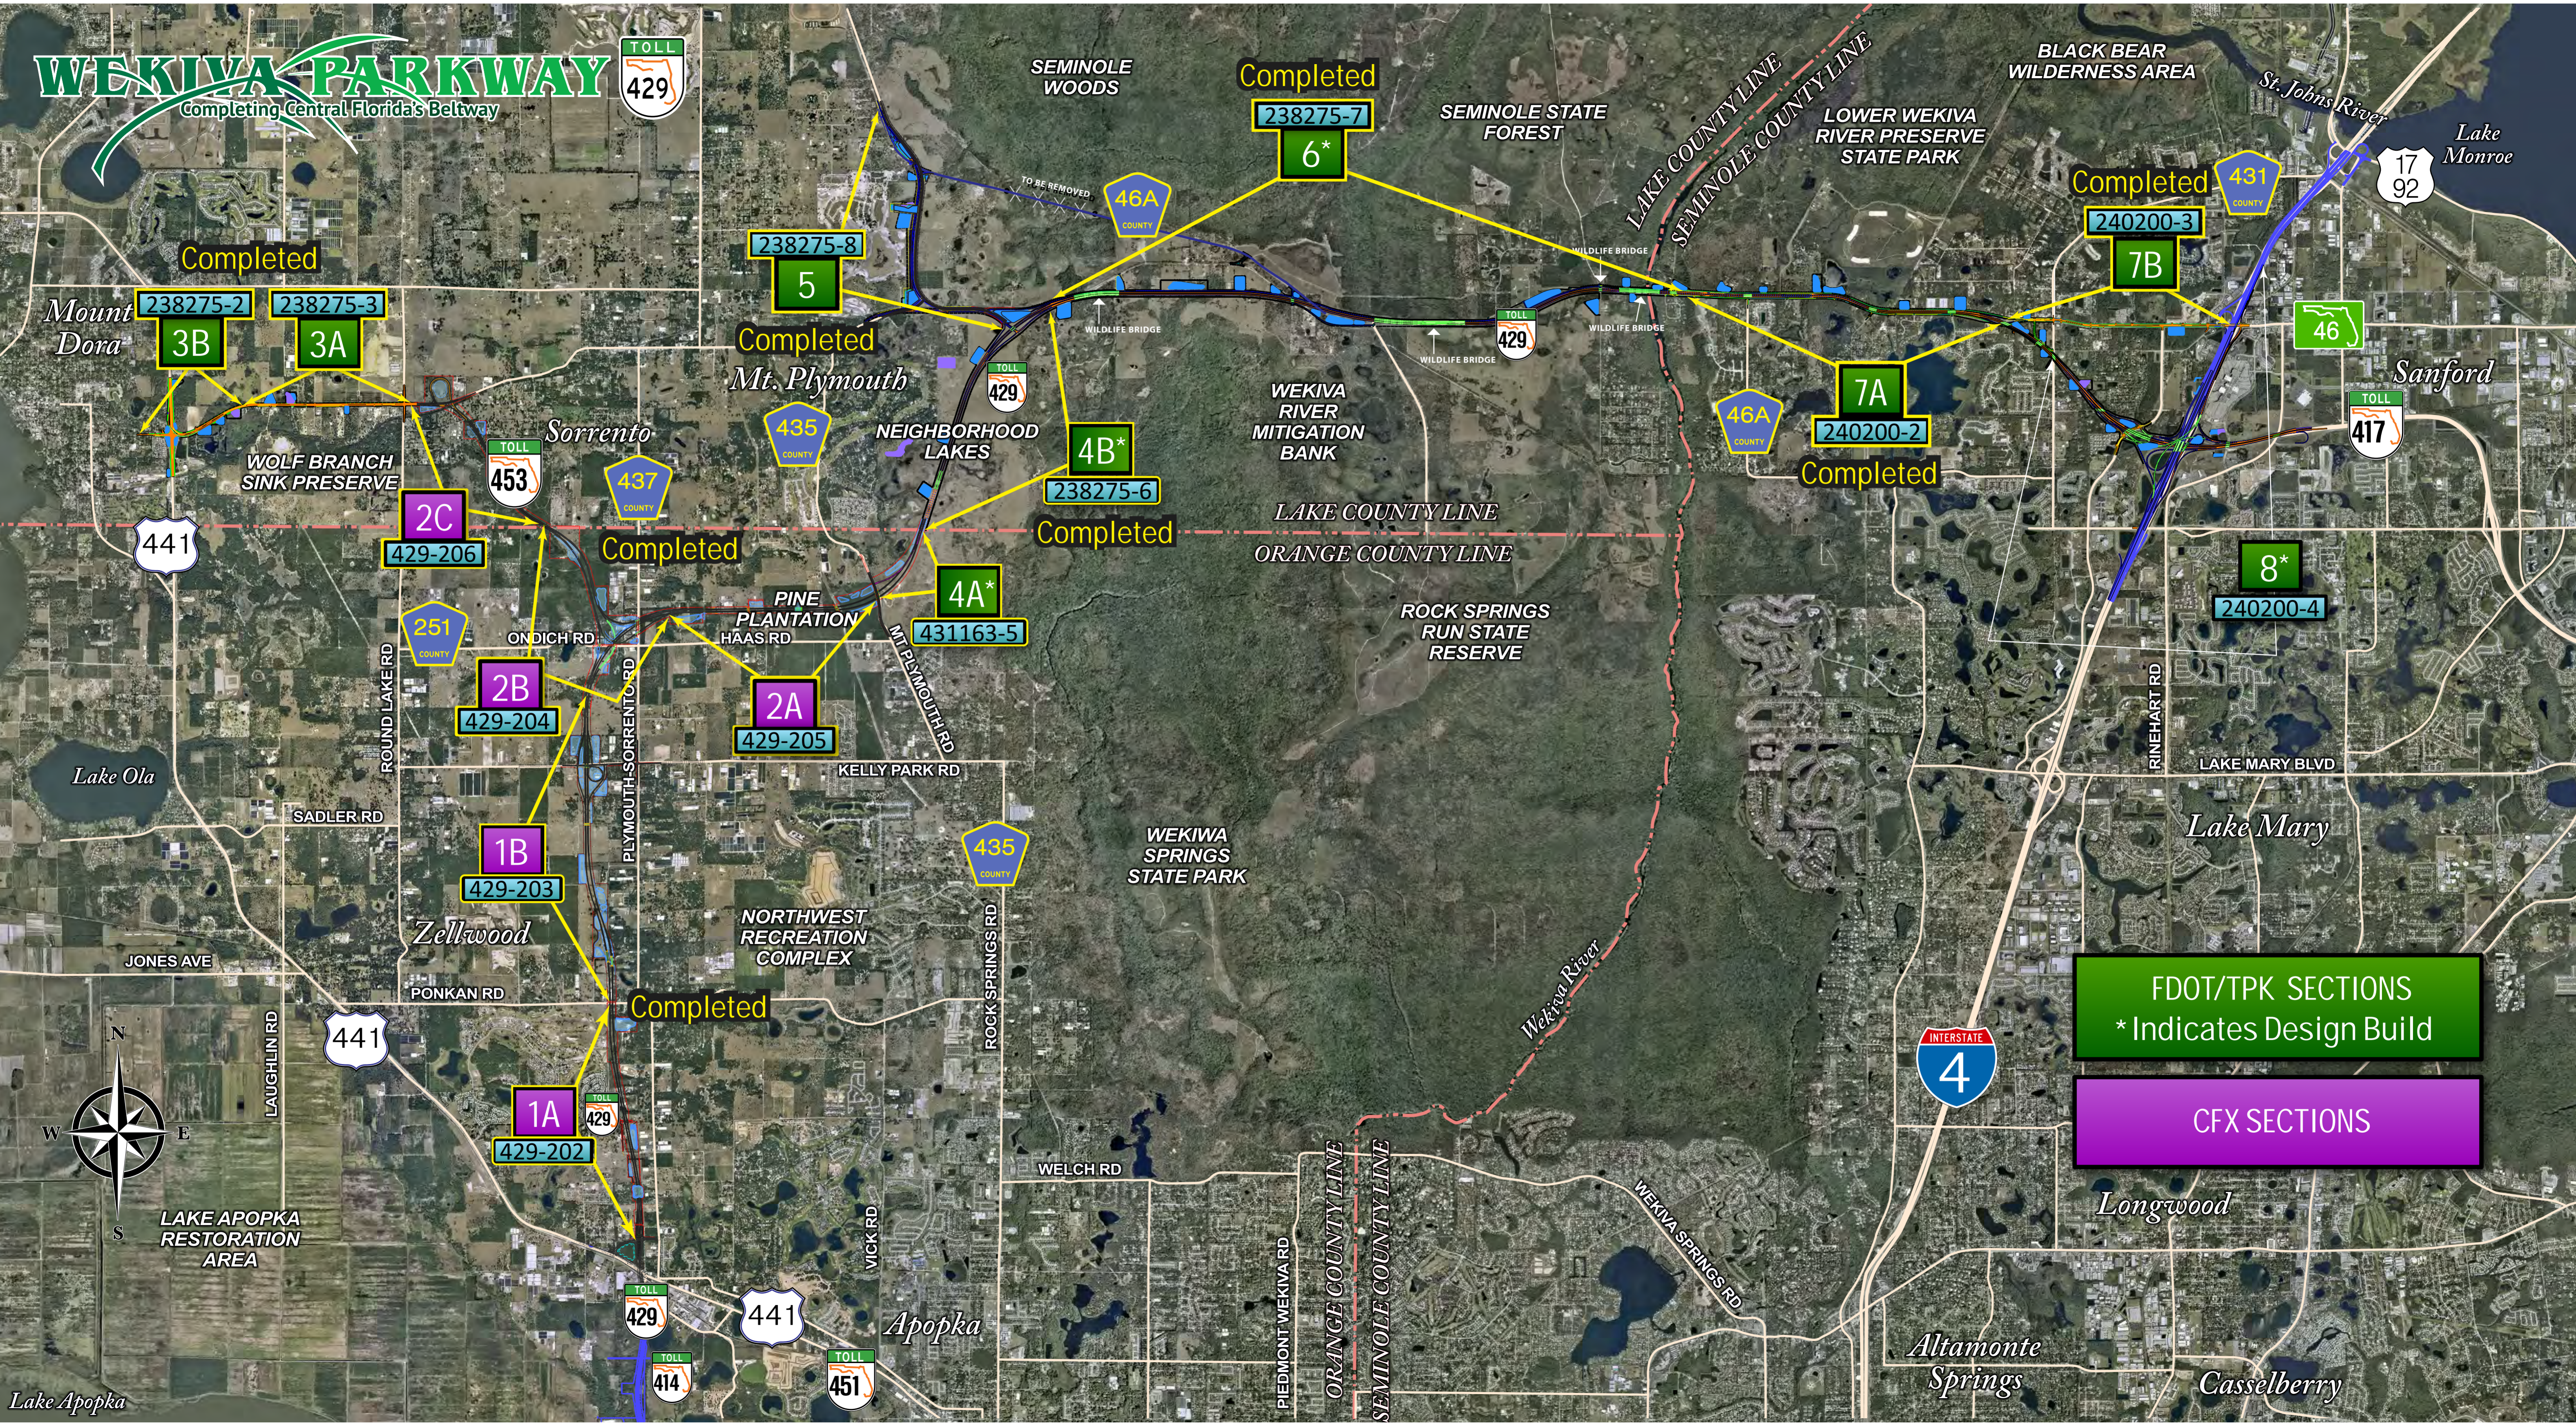

WEKIVA PARKWAY

Completing Central Florida's Beltway

FDOT/TPK SECTIONS
 * Indicates Design Build

CFX SECTIONS

LAKE APOPKA RESTORATION AREA

Lake Apopka